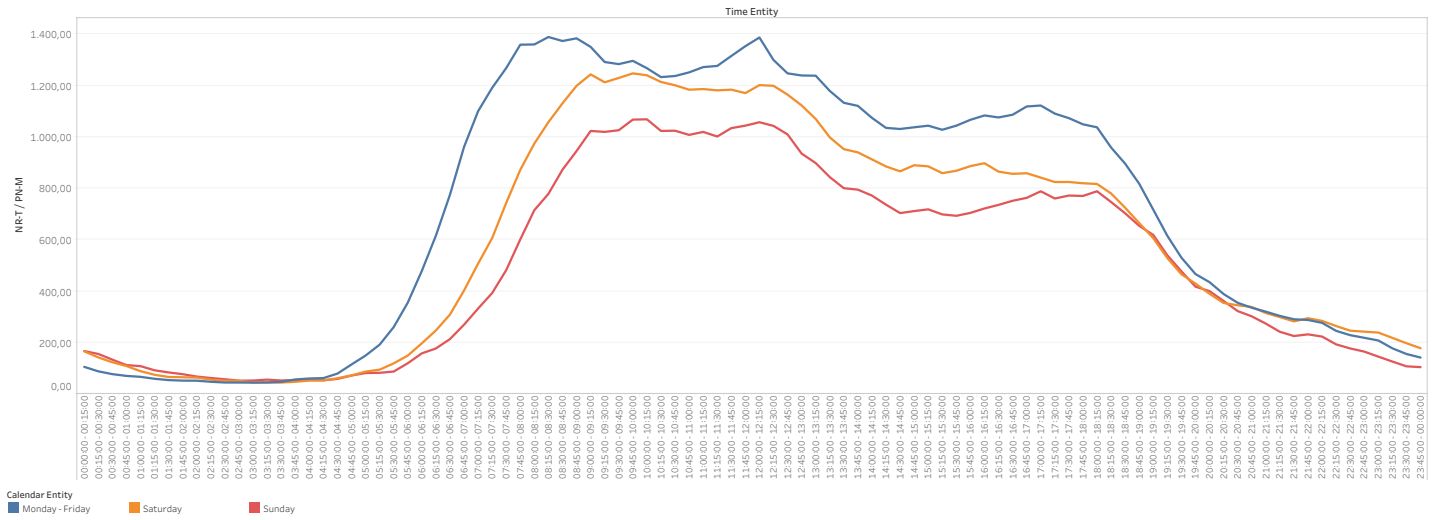

Average Daily Net Reach Total Radio over the Course of the Day

Calendar Entity
■ Monday - Friday
■ Saturday
■ Sunday

Radio Reach Comparison Average Daily Net Reach vs. Cumulated Weekly Reach

	Semester	
	S2 2024	S1 2025
NR-T / PN-M	5.208,27	5.134,17
WNR-T / PNH-M / PNS-M	6.912,67	6.947,68