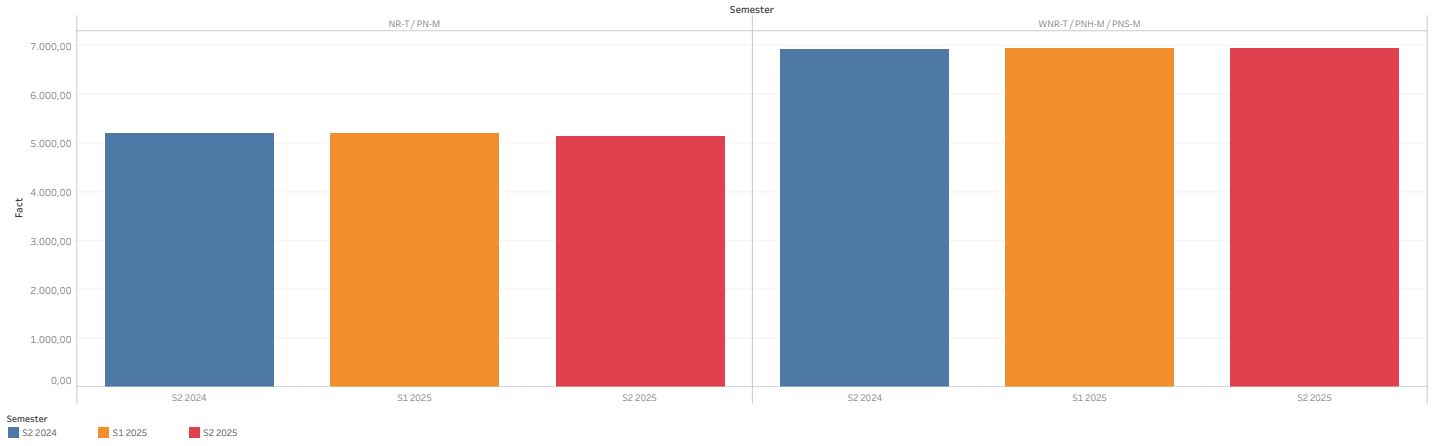

Average Daily Net Reach Total Radio over the Course of the Day

Calendar Entity
■ Monday - Friday
■ Saturday
■ Sunday

Radio Reach Comparison Average Daily Net Reach vs. Cumulated Weekly Reach

	Semester	
	S2 2024	S1 2025
NR-T / PN-M	5.208,27	5.134,17
WNR-T / PNH-M / PNS-M	6.912,67	6.947,68